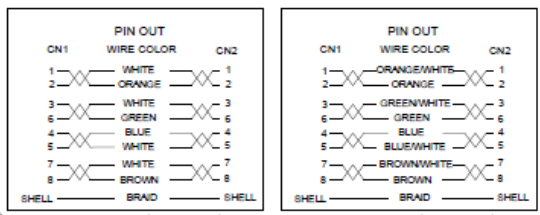

⑥ *The PIN OUT is applied to cable length ≥10M *The PIN OUT is applied to cable length <10M

NO.	NAME.	Q'TY	SPECIFICATION
④	AL-Foil	2	Double-sided conductive aluminum foil
④	Molding PVC	2	Molding PVC 65P
④	RJ45 CONN	2	RJ45 8P8C, Two Fork gold plated contacts 3u" with metal housing
④③	CABLE	1	CAT6 S/FTP(26AWG*1PR-A)*4+B(AM)+PVC OD:5.8±0.2mm

Scale	FREE	⑥	Add a PIN OUT for cable length ≥10M	19.08.2022	Luca	Date	Name	Customer-No.
TOLERANCE		⑤	Add length code	29.06.2022	Luca	Drawn	01.02.2016	Joanna
		④	Change the plant	12.04.2022	Luca	Approved	19.08.2022	Luca
		③	Update the cable description	01.11.2018	Segal			
DIM		TOL	②	Clarify the tolerance	23.08.2018	Segal		
			①	Add Grey color order code	11.08.2016	Ray		
Angle		TOL	Id.	Modification	Date	Name	ASSMANN WSW components	
								ASSMANN WSW-No. A-MCSSP60XXX/X
								Drawing-No. ASS 7542 CA rev06
								Replace Sheet

RoHS compliant
Unit: mm