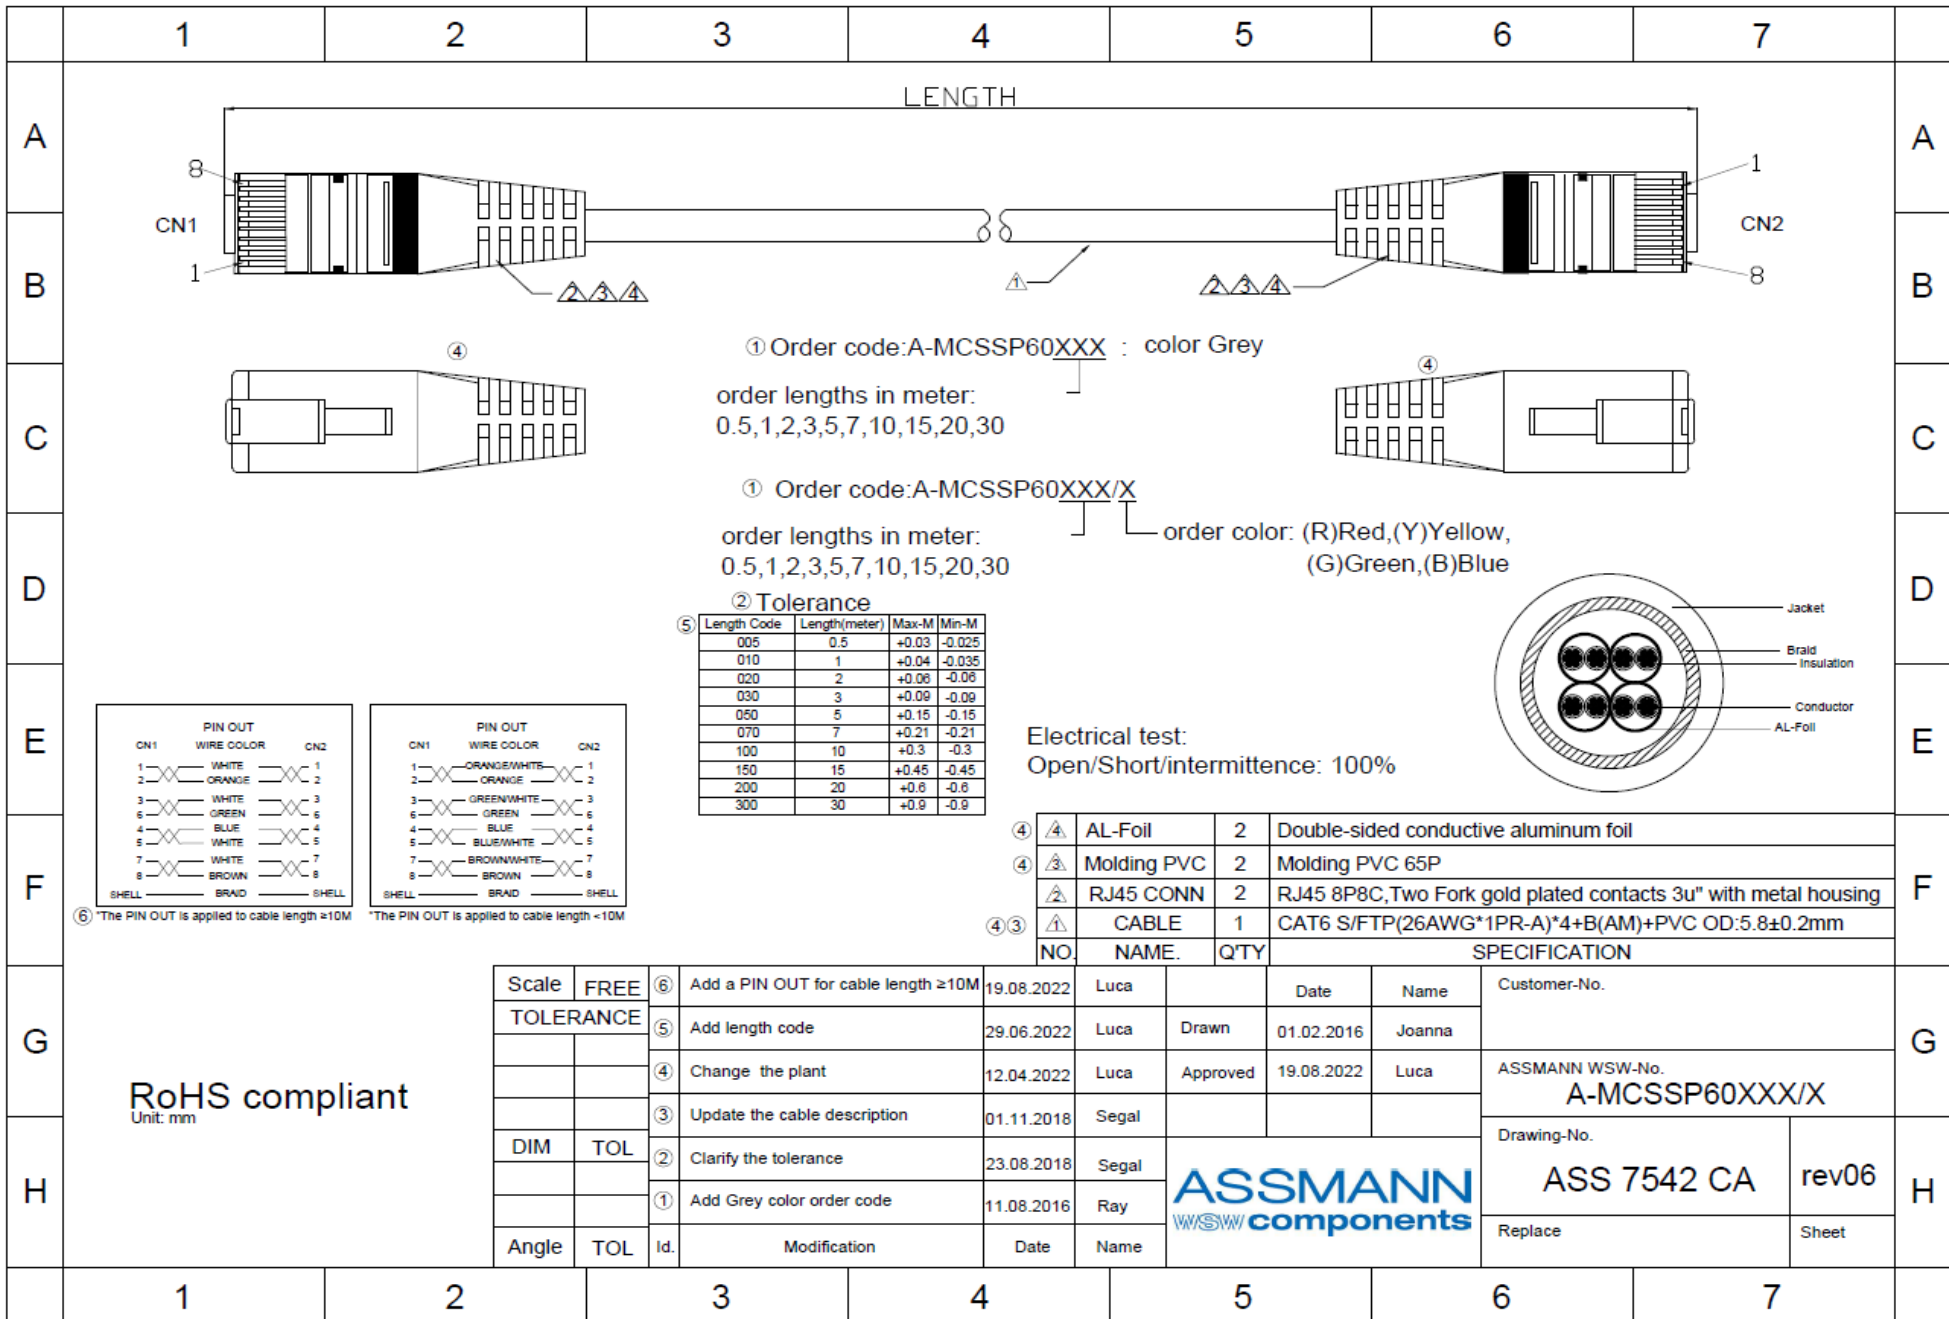

① Order code: A-MCSSP60XXX : color Grey

order lengths in meter:  
0.5, 1, 2, 3, 5, 7, 10, 15, 20, 30

① Order code: A-MCSSP60XXX/X  
order lengths in meter:  
0.5, 1, 2, 3, 5, 7, 10, 15, 20, 30  
order color: (R)Red, (Y)Yellow, (G)Green, (B)Blue